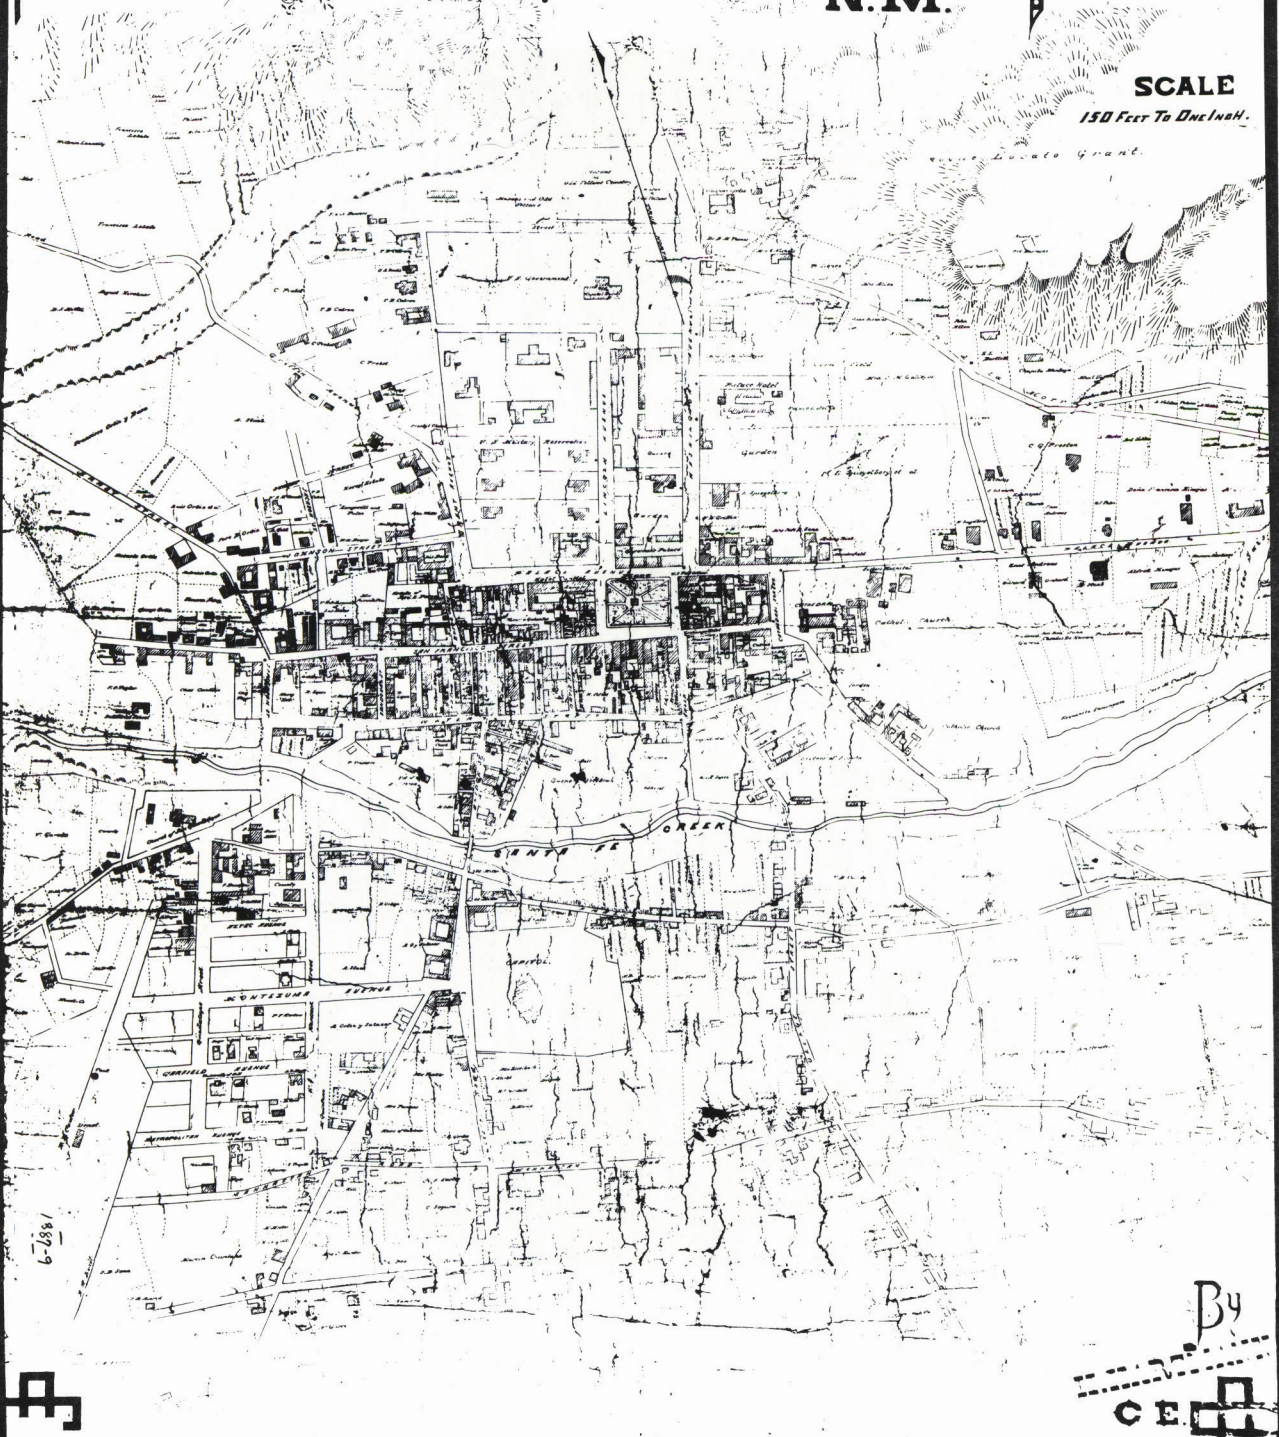

MAP OF THE CITY OF SANTA FÉ N.M.

SCALE
150 Feet To One Inch.

Hartmann Map of 1885-6